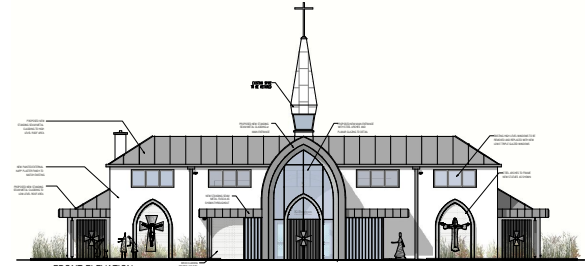

EXISTING EXTERNAL VIEW

PROPOSED EXTERNAL VIEW

FRONT ELEVATION

PROPOSED EXTERNAL VIEW

SIDE ELEVATION

PROPOSED EXTERNAL VIEW

SIDE ELEVATION

PROPOSED INTERNAL VIEW

REAR ELEVATION

PROPOSED RENOVATION OF CHURCH OF St. JAMES KILBEGGAN

HARBOUR Rd, KILBEGGAN, Co. WESTMEATH

PATRICK WEAVER ARCHITECTS
 MARY STREET . MULLINGAR . Co. WESTMEATH