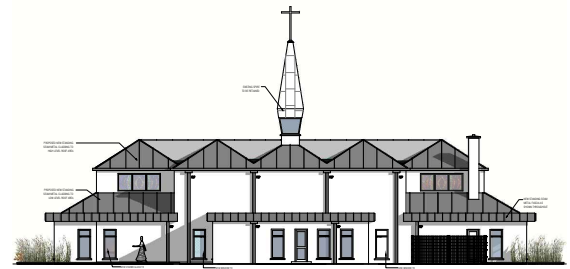

EXISTING EXTERNAL VIEW

PROPOSED EXTERNAL VIEW

FRONT ELEVATION

PROPOSED EXTERNAL VIEW

SIDE ELEVATION

PROPOSED EXTERNAL VIEW

SIDE ELEVATION

PROPOSED INTERNAL VIEW

REAR ELEVATION

PROPOSED RENOVATION OF CHURCH OF St. JAMES KILBEGGAN

HARBOUR Rd, KILBEGGAN, Co. WESTMEATH

PATRICK WEAVER ARCHITECTS
 MARY STREET . MULLINGAR . Co. WESTMEATH