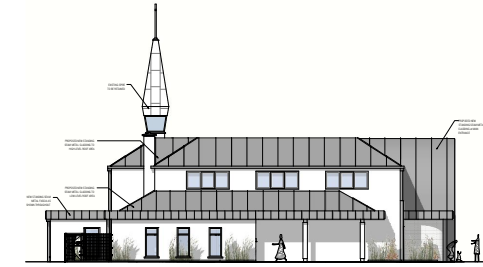

EXISTING EXTERNAL VIEW

PROPOSED EXTERNAL VIEW

FRONT ELEVATION

PROPOSED EXTERNAL VIEW

SIDE ELEVATION

PROPOSED EXTERNAL VIEW

SIDE ELEVATION

PROPOSED INTERNAL VIEW

REAR ELEVATION

PROPOSED RENOVATION OF CHURCH OF St. JAMES KILBEGGAN

HARBOUR Rd, KILBEGGAN, Co. WESTMEATH

PATRICK WEAVER ARCHITECTS
 MARY STREET . MULLINGAR . Co. WESTMEATH