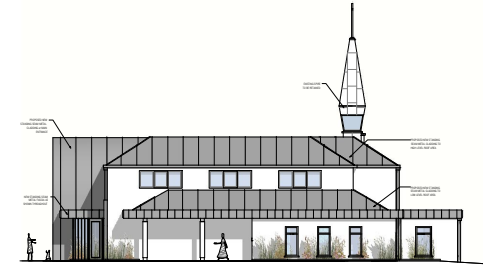

EXISTING EXTERNAL VIEW

PROPOSED EXTERNAL VIEW

FRONT ELEVATION

PROPOSED EXTERNAL VIEW

SIDE ELEVATION

PROPOSED EXTERNAL VIEW

SIDE ELEVATION

PROPOSED INTERNAL VIEW

REAR ELEVATION

PROPOSED RENOVATION OF CHURCH OF St. JAMES KILBEGGAN

HARBOUR Rd, KILBEGGAN, Co. WESTMEATH

PATRICK WEAVER ARCHITECTS
 MARY STREET . MULLINGAR . Co. WESTMEATH