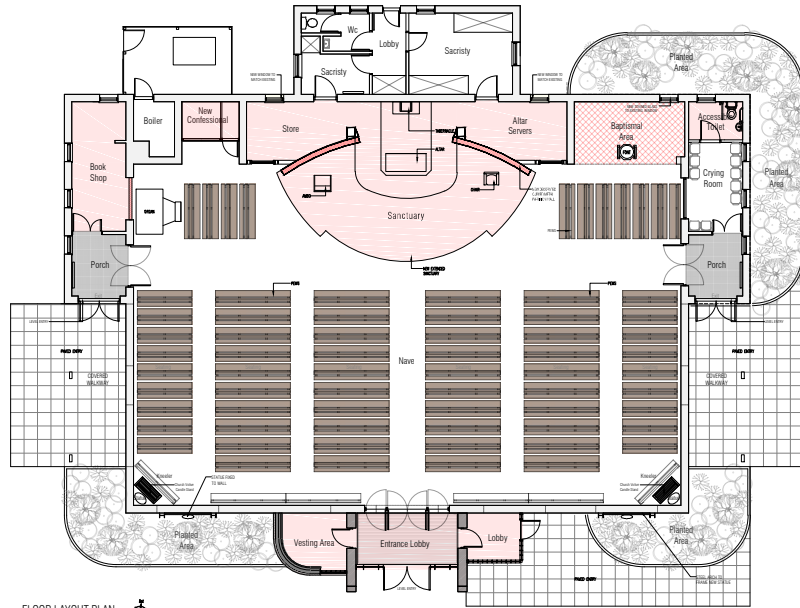

EXISTING EXTERNAL VIEW

PROPOSED EXTERNAL VIEW

FRONT ELEVATION

PROPOSED EXTERNAL VIEW

SIDE ELEVATION

PROPOSED EXTERNAL VIEW

SIDE ELEVATION

PROPOSED INTERNAL VIEW

REAR ELEVATION

PROPOSED RENOVATION OF CHURCH OF St. JAMES KILBEGGAN

HARBOUR Rd, KILBEGGAN, Co. WESTMEATH

PATRICK WEAVER ARCHITECTS
 MARY STREET . MULLINGAR . Co. WESTMEATH